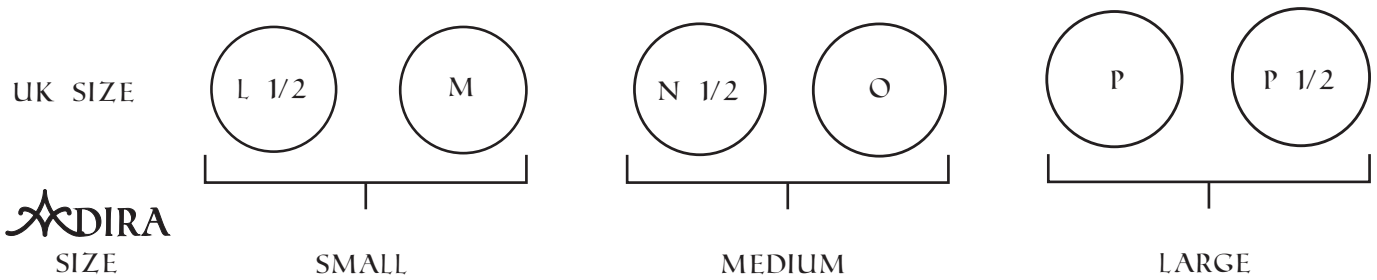

ADIRA

RING SIZER

RINGS ARE SIZE OF INNER DIAMETER

CHECK SCALE IN CM

TO CHECK RING SIZER IS PRINTED TO SCALE
CHECK SIZE AGAINST SCALE ABOVE
THE LENGTH SHOULD BE 5CM

INSTRUCTIONS

1. PRINT TO SCALE
2. PLACE RING ON TOP OF RING SIZER
3. SEE WHICH CIRCLE MATCHES THE INNER DIAMETER OF YOUR RING