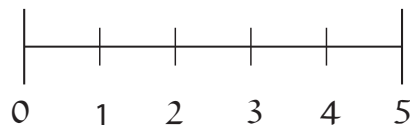

ADIRA

RING SIZER

RINGS ARE SIZE OF INNER DIAMETER

CHECK SCALE IN CM

TO CHECK RING SIZER IS PRINTED TO SCALE
CHECK SIZE AGAINST SCALE ABOVE
THE LENGTH SHOULD BE 5CM

INSTRUCTIONS

1. PRINT TO SCALE
2. PLACE RING ON TOP OF RING SIZER
3. SEE WHICH CIRCLE MATCHES THE INNER DIAMETER OF YOUR RING